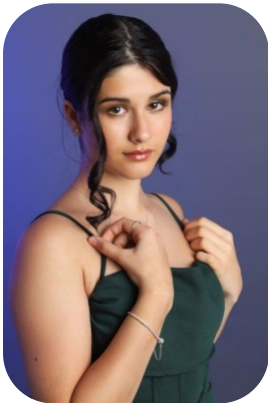

Additional Talents:

SWIM - BIKE - ICESKATE - ROLLERBLADE - GYMNASTIC - SING