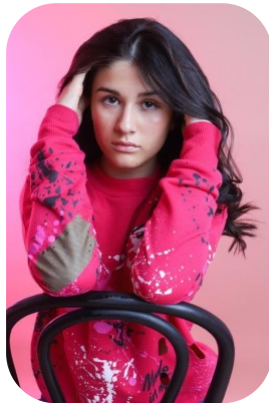

Additional Talents:

SWIM - BIKE - ICESKATE - ROLLERBLADE - GYMNASTIC - SING